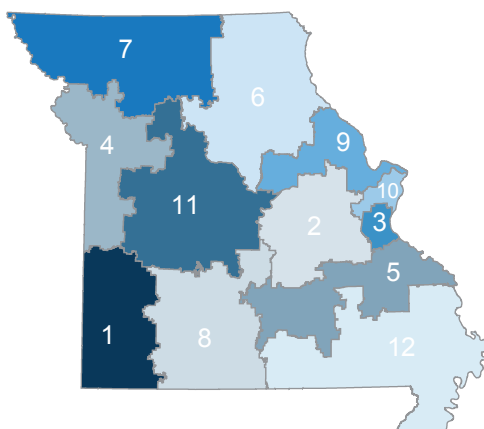

Missouri Community College Fast Facts

What defines a community college?

- Our statewide mission is to provide associate degree and certificate programs, and to specialize in workforce development.
- We are also the state's lead institutions in delivering postsecondary technical education in partnership with area vocational technical schools.
- We're created by a vote of our community.
- We're local political subdivisions, not arms of the state government.
- We're open access, meaning we accept students regardless of their level of college readiness.
- We're governed by locally-elected boards of trustees.
- We're partially funded by local property taxes as well as tuition, state and federal funding.
- We serve the needs of a defined local region.

We provide programs in hundreds of different areas including:

- Advanced Manufacturing
- Agribusiness
- Energy Solutions
- Financial and Professional Services
- Health Care and Biosciences
- Information Technology
- Skilled Trades
- Transportation and Logistics

Learn more about our colleges:

1. Crowder College www.crowder.edu	7. North Central Missouri College www.ncmissouri.edu
2. East Central College www.eastcentral.edu	8. Ozarks Technical Community College www.otc.edu
3. Jefferson College www.jeffco.edu	9. St. Charles Community College www.stchas.edu
4. Metropolitan Community College www.mccckc.edu	10. St. Louis Community College www.stlcc.edu
5. Mineral Area College www.mineralarea.edu	11. State Fair Community College www.sfccmo.edu
6. Moberly Area Community College www.macc.edu	12. Three Rivers College www.trcc.edu