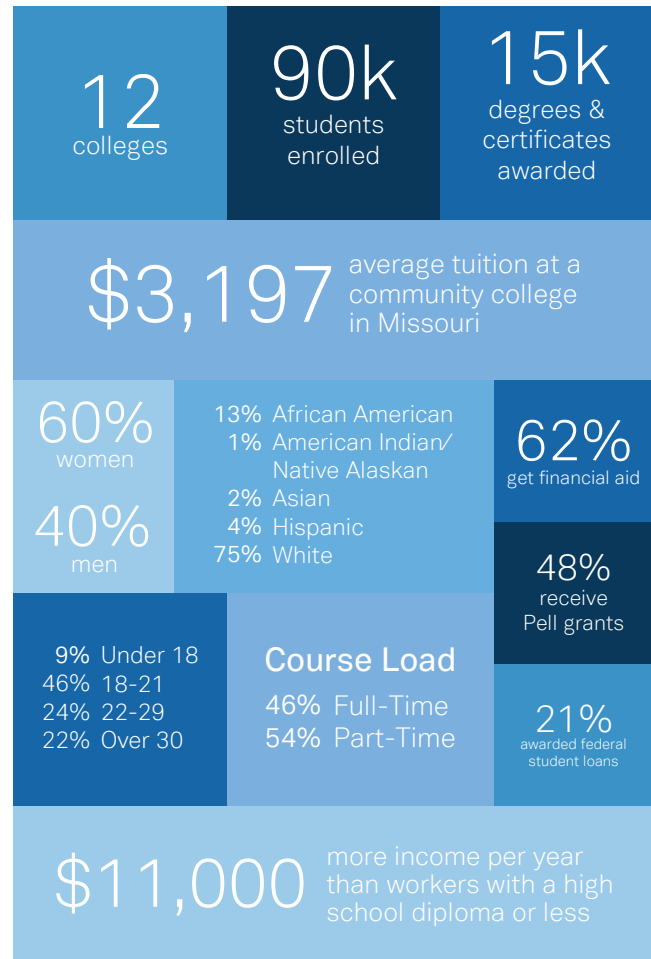

Missouri Community College Fast Facts

What defines a community college?

- Our statewide mission is to provide associate degree and certificate programs, and to specialize in workforce development.
- We are also the state's lead institutions in delivering postsecondary technical education in partnership with area vocational technical schools.
- We're created by a vote of our community.
- We're local political subdivisions, not arms of the state government.
- We're open access, meaning we accept students regardless of their level of college readiness.
- We're governed by locally-elected boards of trustees.
- We're partially funded by local property taxes as well as tuition, state and federal funding.
- We serve the needs of a defined local region.

We provide programs in hundreds of different areas including:

- Advanced Manufacturing
- Agribusiness
- Energy Solutions
- Financial and Professional Services
- Health Care and Biosciences
- Information Technology
- Skilled Trades
- Transportation and Logistics

Learn more about our colleges:

1. Crowder College www.crowder.edu	7. North Central Missouri College www.ncmissouri.edu
2. East Central College www.eastcentral.edu	8. Ozarks Technical Community College www.otc.edu
3. Jefferson College www.jeffco.edu	9. St. Charles Community College www.stchas.edu
4. Metropolitan Community College www.mccckc.edu	10. St. Louis Community College www.stlcc.edu
5. Mineral Area College www.mineralarea.edu	11. State Fair Community College www.sfccmo.edu
6. Moberly Area Community College www.macc.edu	12. Three Rivers College www.trcc.edu